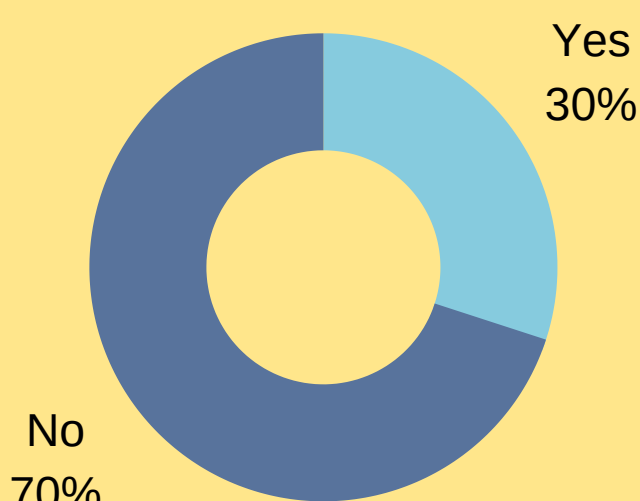

PARKING

Is Hebron's parking lot safe, or does teenage driving put students at risk?

"HAHA NOPE"

70%

of students do not believe Hebron's parking lot is a safe place.

Via Instagram poll

1,002

Student drivers at Hebron

50,000 ACCIDENTS

happen annually in high school parking lots and garages

12.8%

OF CAR ACCIDENTS IN 2017 INVOLVED 15-20 -YEAR-OLDS

<https://www.teendriversource.org/teen-crash-risks-prevention/car-accident-prevention/basic-facts-about-teen-crashes>